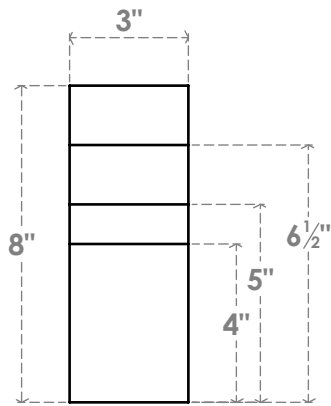

RFTP03X08X36MON

3"W X 8"H X 36"L MONTEREY ARCHITECTURAL GRADE PVC RAFTER TAIL

SIDE PROFILE

ISOMETRIC

FRONT PROFILE

EKENA
MILLWORK
2300 WEST MAIN ST.
CLARKSVILLE, TX 75426
TOLL FREE: 866-607-0453
WWW.EKENAMILLWORK.COM