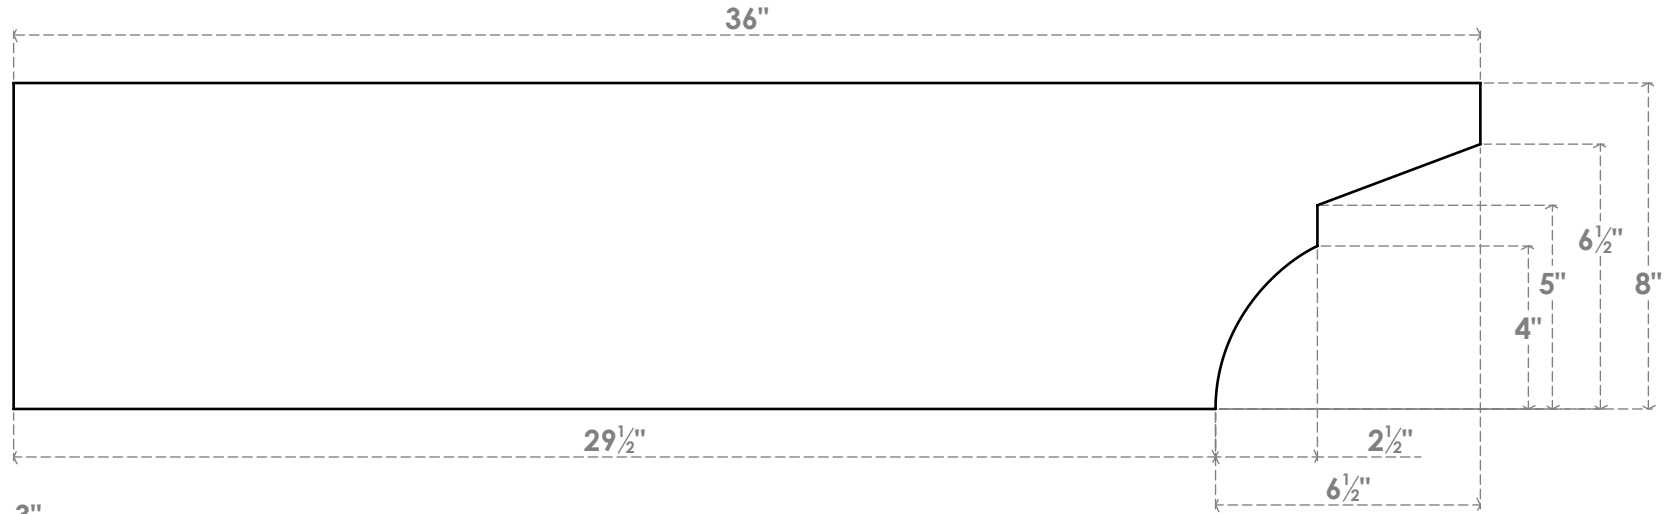

RFTP03X08X36MON

3"W X 8"H X 36"L MONTEREY ARCHITECTURAL GRADE PVC RAFTER TAIL

SIDE PROFILE

ISOMETRIC

FRONT PROFILE

EKENA
MILLWORK
2300 WEST MAIN ST.
CLARKSVILLE, TX 75426
TOLL FREE: 866-607-0453
WWW.EKENAMILLWORK.COM